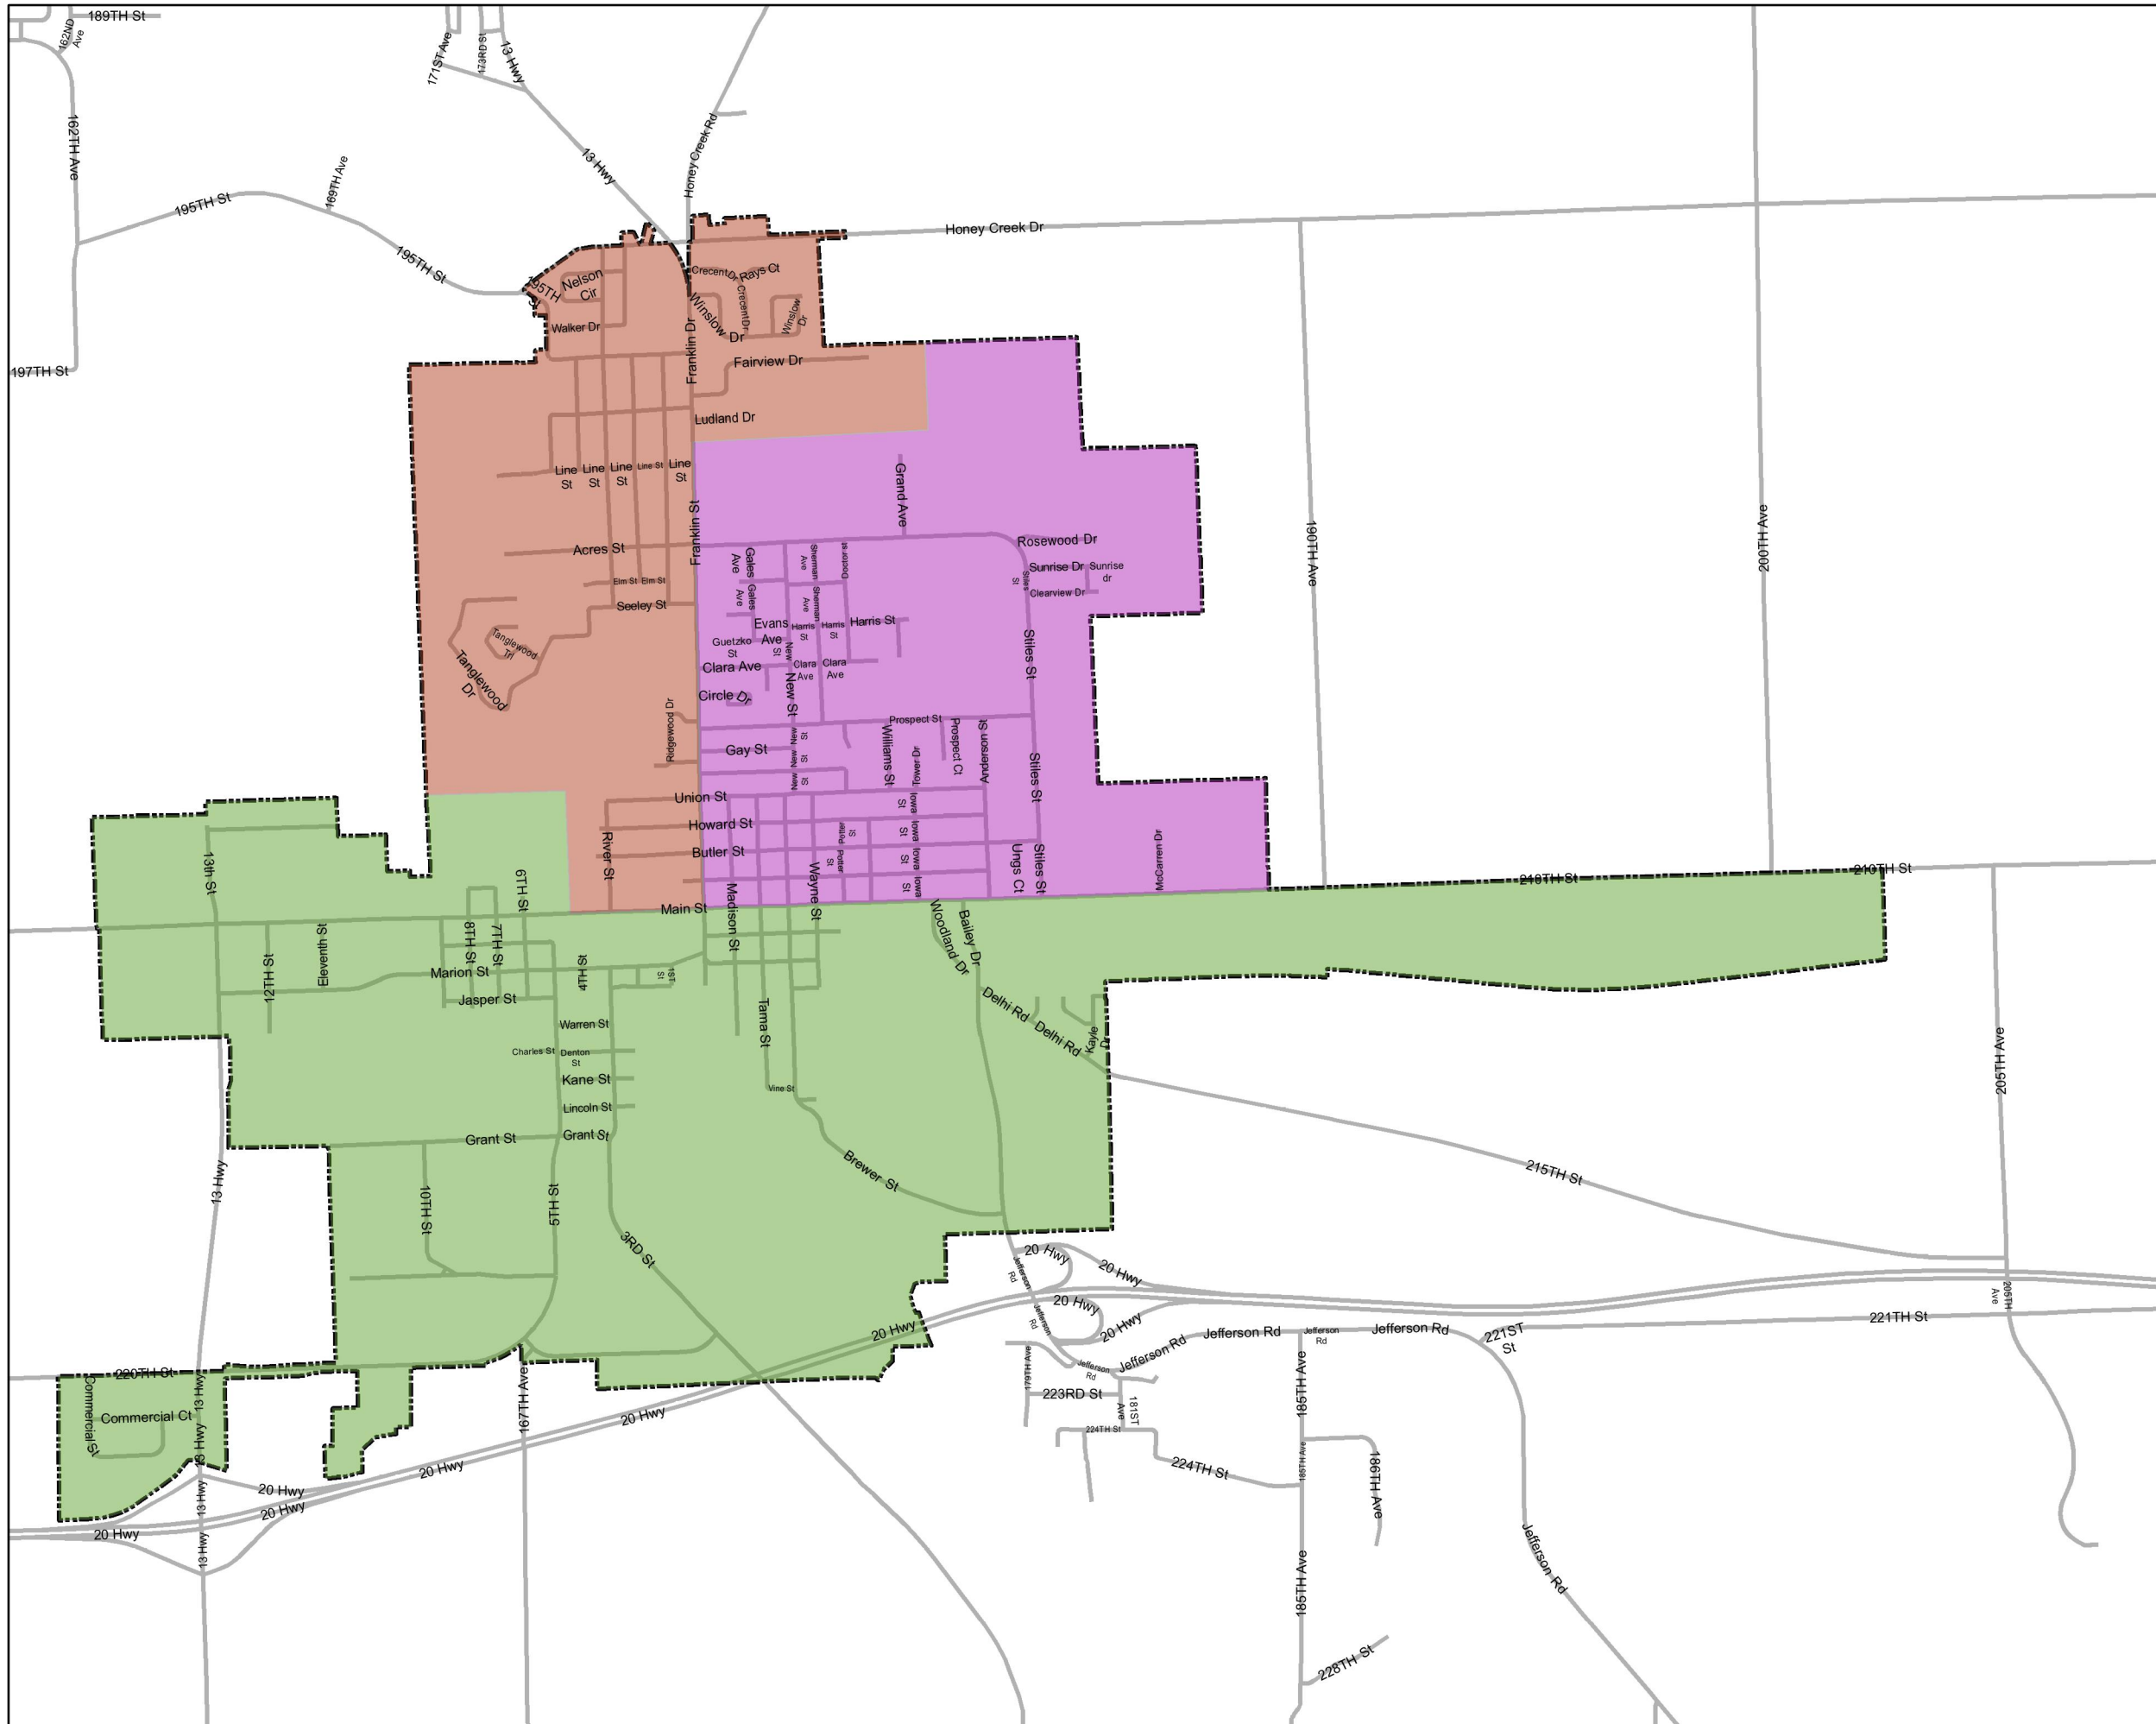

Manchester

IOWA

FAMILY. COMMUNITY. OPPORTUNITY.

Garbage Pick-up Schedule

Monday

Includes both sides of Main St

Wednesday

Thursday

Includes both sides of N Franklin St

City of Manchester
208 E Main St
Manchester IA 52057
563.927.3636

Map: ManchesterGarbageRoutes.mxd
Print Date: Wednesday, January 04, 2017

Coordinate System: NAD 1983, Iowa State Plane North
Projection: Lamber Conformal Conic